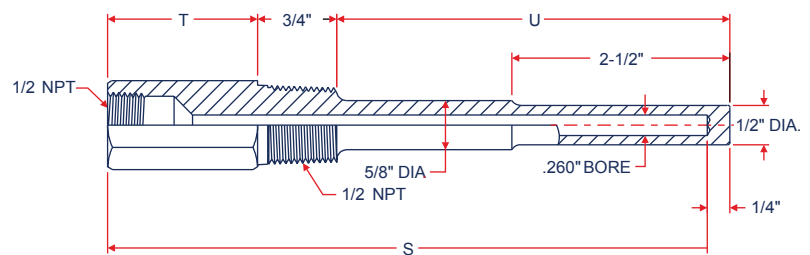

Part Number	"S" Stem	"U" Insertion	"T" Lag	Well Material
M3957K24	9	4-1/2	4	Brass
M3957K25	9	4-1/2	4	304SS
M3957K26	9	4-1/2	4	316SS
M3957K27	12	7-1/2	4	Brass
M3957K28	12	7-1/2	4	304SS
M3957K29	12	7-1/2	4	316SS
M3957K4	18	13-1/2	4	Brass
M3957K5	18	13-1/2	4	304SS
M3957K6	18	13-1/2	4	316SS
M3957K8	24	19-1/2	4	304SS
M3957K9	24	19-1/2	4	316SS
M3957K31	6	2-1/2	2-3/4	Brass
M3957K32	6	2-1/2	2-3/4	304SS
M3957K61	6	2-1/2	2-3/4	316SS
M3957K33	9	4-1/2	3-3/4	Brass
M3957K34	9	4-1/2	3-3/4	304SS
M3957K62	9	4-1/2	3-3/4	316SS
M3957K35	12	7-1/2	3-3/4	Brass
M3957K36	12	7-1/2	3-3/4	304SS
M3957K63	12	7-1/2	3-3/4	316SS
M3957K115	18	13-1/2	3-3/4	304SS
M3957K116	18	13-1/2	3-3/4	316SS
M3957K117	24	19-1/2	3-3/4	Brass
M3957K118	24	19-1/2	3-3/4	304SS
M3957K119	24	19-1/2	3-3/4	316SS