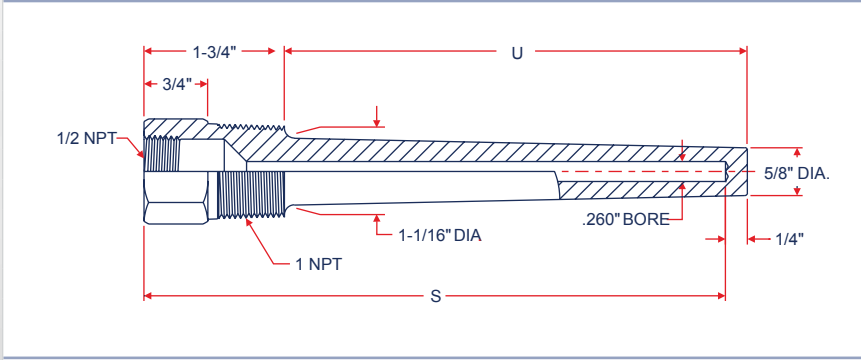

M3957K162	4	2-1/2	Brass
M3957K163	4	2-1/2	304SS
M3957K164	4	2-1/2	316SS
M3957K165	6	4-1/2	Brass
M3957K166	6	4-1/2	304SS
M3957K167	6	4-1/2	316SS
M3957K168	9	7-1/2	Brass
M3957K169	9	7-1/2	304SS
M3957K171	9	7-1/2	316SS
M3957K172	12	10-1/2	Brass
M3957K173	12	10-1/2	304SS
M3957K174	12	10-1/2	316SS