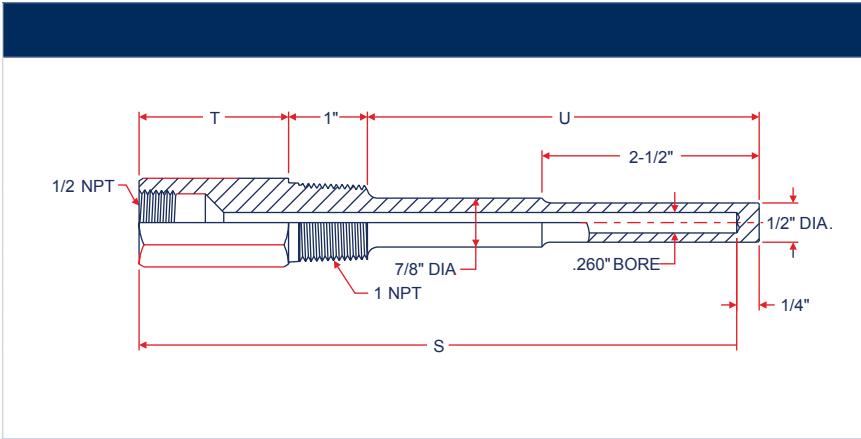

Part Number	"S" Stem	"U" Insertion	"T" Lag	Well Material
M3957K121	9	4-1/2	3-3/4	Brass
M3957K122	9	4-1/2	3-3/4	304SS
M3957K123	9	4-1/2	3-3/4	316SS
M3957K124	12	7-1/2	3-3/4	Brass
M3957K125	12	7-1/2	3-3/4	304SS
M3957K126	12	7-1/2	3-3/4	316SS
M3957K131	18	13-1/2	3-3/4	Brass
M3957K132	18	13-1/2	3-3/4	304SS
M3957K133	18	13-1/2	3-3/4	316SS
M3957K134	24	19-1/2	3-3/4	Brass
M3957K135	24	19-1/2	3-3/4	304SS
M3957K136	24	19-1/2	3-3/4	316SS