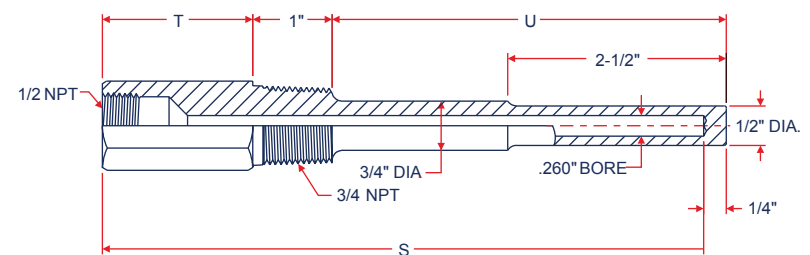

Part Number	"S" Stem	"U" Insertion	"T" Lag	Well Material
M3957K24	9	4-1/2	4	Brass
M3957K25	9	4-1/2	4	304SS
M3957K26	9	4-1/2	4	316SS
M3957K27	12	7-1/2	4	Brass
M3957K28	12	7-1/2	4	304SS
M3957K29	12	7-1/2	4	316SS
M3957K4	18	13-1/2	4	Brass
M3957K5	18	13-1/2	4	304SS
M3957K6	18	13-1/2	4	316SS
M3957K8	24	19-1/2	4	304SS
M3957K9	24	19-1/2	4	316SS
M3957K31	6	2-1/2	2-3/4	Brass
M3957K32	6	2-1/2	2-3/4	304SS
M3957K61	6	2-1/2	2-3/4	316SS
M3957K33	9	4-1/2	3-3/4	Brass
M3957K34	9	4-1/2	3-3/4	304SS
M3957K62	9	4-1/2	3-3/4	316SS
M3957K35	12	7-1/2	3-3/4	Brass
M3957K36	12	7-1/2	3-3/4	304SS
M3957K63	12	7-1/2	3-3/4	316SS
M3957K115	18	13-1/2	3-3/4	304SS
M3957K116	18	13-1/2	3-3/4	316SS
M3957K117	24	19-1/2	3-3/4	Brass
M3957K118	24	19-1/2	3-3/4	304SS
M3957K119	24	19-1/2	3-3/4	316SS