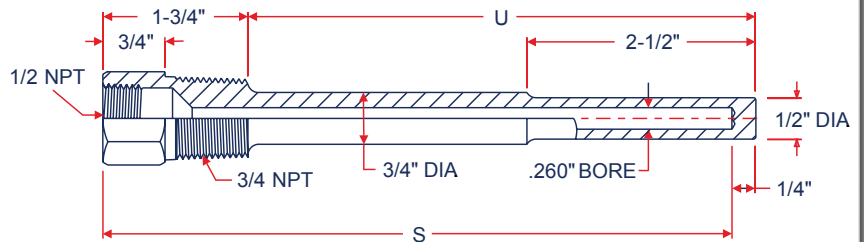

Thermowells

- Brass, 304 Stainless Steel or 316 Stainless Steel
- Tapered or Straight Shank
- 0.260 and 0.385 Standard Bore Sizes
- Threaded, flanged, and socket welded for easy connection

	Part Number	"S" Stem	"U" Insertion	Well Material
	M3957K67	2-1/2	1-1/8	Brass
	M3957K68	2-1/2	1-1/8	304SS
	M3957K69	2-1/2	1-1/8	316SS
	M3957K64	4	2-1/2	Brass
	M3957K65	4	2-1/2	304SS
	M3957K66	4	2-1/2	316SS
	M3957K37	6	4-1/2	Brass
	M3957K38	6	4-1/2	304SS
	M3957K51	6	4-1/2	316SS
	M3957K39	9	7-1/2	Brass
	M3957K41	9	7-1/2	304SS
	M3957K52	9	7-1/2	316SS
	M3957K42	12	10-1/2	Brass
	M3957K43	12	10-1/2	304SS
	M3957K53	12	10-1/2	316SS
	M3957K71	18	16-1/2	Brass
	M3957K72	18	16-1/2	304SS
	M3957K73	18	16-1/2	316SS
	M3957K75	24	22-1/2	304SS
M3957K76	24	22-1/2	316SS	
	M3957K77	2-1/2	1-5/8	Brass
	M3957K78	2-1/2	1-5/8	304SS
	M3957K79	2-1/2	1-5/8	316SS

Part Number	"S" Stem	"U" Insertion	Well Material
M3957K11	4	2-1/2	Brass
M3957K21	4	2-1/2	304SS
M3957K54	4	2-1/2	316SS
M3957K12	6	4-1/2	Brass
M3957K22	6	4-1/2	304SS
M3957K55	6	4-1/2	316SS
M3957K13	9	7-1/2	Brass
M3957K23	9	7-1/2	304SS
M3957K56	9	7-1/2	316SS
M3957K44	12	10-1/2	Brass
M3957K45	12	10-1/2	304SS
M3957K57	12	10-1/2	316SS
M3957K84	18	16-1/2	Brass
M3957K85	18	16-1/2	304SS
M3957K86	18	16-1/2	316SS
M3957K87	24	22-1/2	Brass
M3957K88	24	22-1/2	304SS
M3957K89	24	22-1/2	316SS
M3957K46	4	2-1/2	Brass
M3957K47	4	2-1/2	304SS
M3957K58	4	2-1/2	316SS
M3957K48	6	4-1/2	Brass
M3957K49	6	4-1/2	304SS
M3957K59	6	4-1/2	316SS
M3957K91	9	7-1/2	Brass
M3957K92	9	7-1/2	304SS
M3957K93	9	7-1/2	316SS
M3957K94	12	10-1/2	Brass
M3957K95	12	10-1/2	304SS
M3957K96	12	10-1/2	316SS
M3957K14	18	16-1/2	Brass
M3957K15	18	16-1/2	304SS
M3957K16	18	16-1/2	316SS
M3957K18	24	22-1/2	304SS
M3957K19	24	22-1/2	316SS