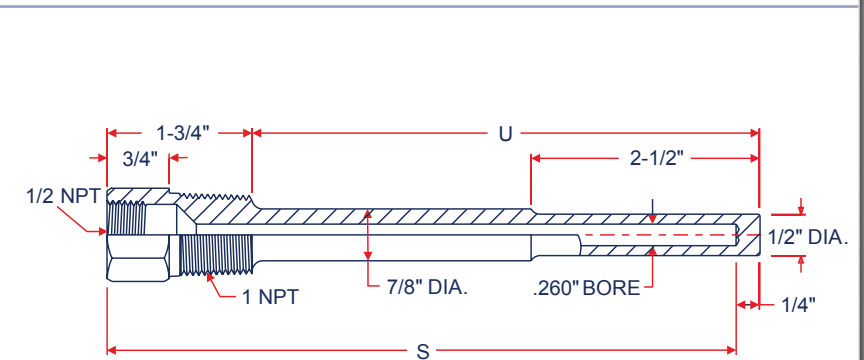

Thermowells

- Brass, 304 Stainless Steel or 316 Stainless Steel
- Tapered or Straight Shank
- 0.260 and 0.385 Standard Bore Sizes
- Threaded, flanged, and socket welded for easy connection

	Part Number	"S" Stem	"U" Insertion	Well Material
	M3957K67	2-1/2	1-1/8	Brass
	M3957K68	2-1/2	1-1/8	304SS
	M3957K69	2-1/2	1-1/8	316SS
	M3957K64	4	2-1/2	Brass
	M3957K65	4	2-1/2	304SS
	M3957K66	4	2-1/2	316SS
	M3957K37	6	4-1/2	Brass
	M3957K38	6	4-1/2	304SS
	M3957K51	6	4-1/2	316SS
	M3957K39	9	7-1/2	Brass
	M3957K41	9	7-1/2	304SS
	M3957K52	9	7-1/2	316SS
	M3957K42	12	10-1/2	Brass
	M3957K43	12	10-1/2	304SS
	M3957K53	12	10-1/2	316SS
	M3957K71	18	16-1/2	Brass
	M3957K72	18	16-1/2	304SS
	M3957K73	18	16-1/2	316SS
	M3957K75	24	22-1/2	304SS
M3957K76	24	22-1/2	316SS	
	M3957K77	2-1/2	1-5/8	Brass
	M3957K78	2-1/2	1-5/8	304SS
	M3957K79	2-1/2	1-5/8	316SS

Part Number	"S" Stem	"U" Insertion	Well Material
M3957K11	4	2-1/2	Brass
M3957K21	4	2-1/2	304SS
M3957K54	4	2-1/2	316SS
M3957K12	6	4-1/2	Brass
M3957K22	6	4-1/2	304SS
M3957K55	6	4-1/2	316SS
M3957K13	9	7-1/2	Brass
M3957K23	9	7-1/2	304SS
M3957K56	9	7-1/2	316SS
M3957K44	12	10-1/2	Brass
M3957K45	12	10-1/2	304SS
M3957K57	12	10-1/2	316SS
M3957K84	18	16-1/2	Brass
M3957K85	18	16-1/2	304SS
M3957K86	18	16-1/2	316SS
M3957K87	24	22-1/2	Brass
M3957K88	24	22-1/2	304SS
M3957K89	24	22-1/2	316SS
M3957K46	4	2-1/2	Brass
M3957K47	4	2-1/2	304SS
M3957K58	4	2-1/2	316SS
M3957K48	6	4-1/2	Brass
M3957K49	6	4-1/2	304SS
M3957K59	6	4-1/2	316SS
M3957K91	9	7-1/2	Brass
M3957K92	9	7-1/2	304SS
M3957K93	9	7-1/2	316SS
M3957K94	12	10-1/2	Brass
M3957K95	12	10-1/2	304SS
M3957K96	12	10-1/2	316SS
M3957K14	18	16-1/2	Brass
M3957K15	18	16-1/2	304SS
M3957K16	18	16-1/2	316SS
M3957K18	24	22-1/2	304SS
M3957K19	24	22-1/2	316SS