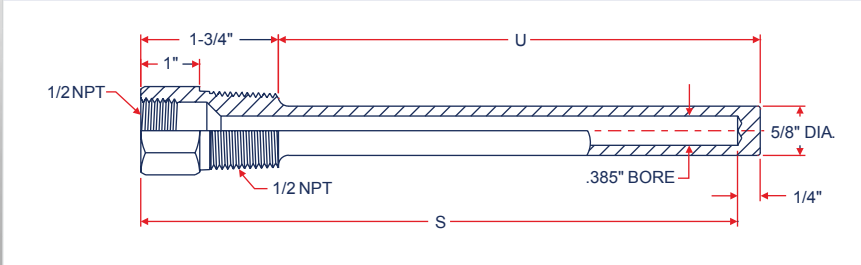

M3957K221	4	2-1/2	Brass
M3957K222	4	2-1/2	304SS
M3957K223	4	2-1/2	316SS
M3957K231	6	4-1/2	Brass
M3957K232	6	4-1/2	304SS
M3957K233	6	4-1/2	316SS
M3957K241	9	7-1/2	Brass
M3957K242	9	7-1/2	304SS
M3957K243	9	7-1/2	316SS