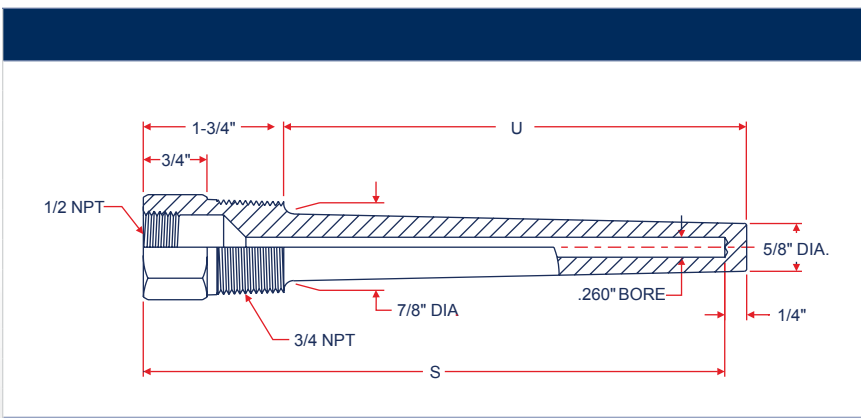

Part Number	"S" Stem	"U" Insertion	Well Material
M3957K137	4	2-1/2	Brass
M3957K138	4	2-1/2	304SS
M3957K139	4	2-1/2	316SS
M3957K141	6	4-1/2	Brass
M3957K142	6	4-1/2	304SS
M3957K143	6	4-1/2	316SS
M3957K144	9	7-1/2	Brass
M3957K145	9	7-1/2	304SS
M3957K146	9	7-1/2	316SS
M3957K147	12	10-1/2	Brass
M3957K148	12	10-1/2	304SS
M3957K149	12	10-1/2	316SS